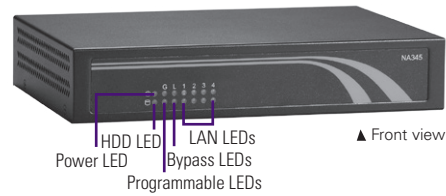

NA345 NEW

Desktop Network Appliance Platform with Intel® Atom™ x5-E3930 Processor/
Celeron® Processor N3350 and 4 LANs

Features

- Intel® Atom™ x5-E3930 Processor/Celeron® Processor N3350 (Apollo Lake)
- One DDR3L-1866 SO-DIMM, up to 8GB memory
- Four 10/100/1000 Mbps Ethernet ports (Intel® i211)
- Wi-Fi/3G/LTE through PCI Express Mini Card for optional
- Suitable for VPN, network bandwidth controller and firewall applications

Specifications

System	
CPU	Intel® Atom™ x5-E3930 processor (Apollo Lake) Intel® Celeron® Processor N3350 (Apollo Lake)
Chipset	SoC Integrated
Memory	1 x DDR3L-1866 SO-DIMM, up to 8GB non-ECC memory
BIOS	AMI SPI Flash BIOS
Storage	1 x 2.5" SATA 3 HDD 1 x mSATA
Network Interface	4 x 10/100/1000 Mbps Ethernet (Intel® i211, optional 6 ports by request)
I/O Interface	1 x RS-232 (RJ-type) 2 x USB 3.0 4 x RJ-45 1 x HDMI
Other Features	LAN Bypass function through latch relay (two pairs) for optional
Expansion Slot	1 x PCI Express Mini Card (USB interface)
Watchdog Timer	255 stepping for system reset 8 stepping for LAN Bypass
Power Supply	1 x 12V, 5A power adapter
OS Compatibility	Win 10, Linux (Yocto project)

Mechanical/ Environmental

Form Factor	1U desktop
LED	Power, HDD, GPIO programmable, LAN Bypass, Link/Act with transfer rate
Operating Temp.	0°C ~ +40°C (+32°F ~ +104°F)
Humidity	10% ~ 95% RH, non-condensing
Chassis Material	Steel
Dimensions	44 mm (1.73") (H) x 231.9 mm (9.00") (W) x 152 mm (5.98") (D)
Weight (net/gross)	2.35 kg (5.18 lb)/2.61 kg (5.75 lb)
Certificates	FCC class B/CE class B