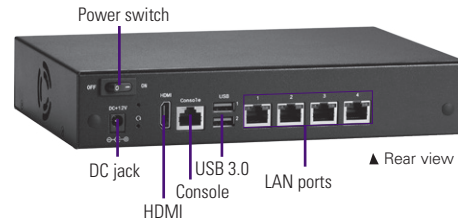

NA345 NEW

Desktop Network Appliance Platform with Intel® Atom™ x5-E3930 Processor/
Celeron® Processor N3350 and 4 LANs

Features

- Intel® Atom™ x5-E3930 Processor/Celeron® Processor N3350 (Apollo Lake)
- One DDR3L-1866 SO-DIMM, up to 8GB memory
- Four 10/100/1000 Mbps Ethernet ports (Intel® i211)
- Wi-Fi/3G/LTE through PCI Express Mini Card for optional
- Suitable for VPN, network bandwidth controller and firewall applications

Specifications

System	
CPU	Intel® Atom™ x5-E3930 processor (Apollo Lake) Intel® Celeron® Processor N3350 (Apollo Lake)
Chipset	SoC Integrated
Memory	1 x DDR3L-1866 SO-DIMM, up to 8GB non-ECC memory
BIOS	AMI SPI Flash BIOS
Storage	1 x 2.5" SATA 3 HDD 1 x mSATA
Network Interface	4 x 10/100/1000 Mbps Ethernet (Intel® i211, optional 6 ports by request)
I/O Interface	1 x RS-232 (RJ-type) 2 x USB 3.0 4 x RJ-45 1 x HDMI
Other Features	LAN Bypass function through latch relay (two pairs) for optional
Expansion Slot	1 x PCI Express Mini Card (USB interface)
Watchdog Timer	255 stepping for system reset 8 stepping for LAN Bypass
Power Supply	1 x 12V, 5A power adapter
OS Compatibility	Win 10, Linux (Yocto project)

Mechanical/ Environmental

Form Factor	1U desktop
LED	Power, HDD, GPIO programmable, LAN Bypass, Link/Act with transfer rate
Operating Temp.	0°C ~ +40°C (+32°F ~ +104°F)
Humidity	10% ~ 95% RH, non-condensing
Chassis Material	Steel
Dimensions	44 mm (1.73") (H) x 231.9 mm (9.00") (W) x 152 mm (5.98") (D)
Weight (net/gross)	2.35 kg (5.18 lb)/2.61 kg (5.75 lb)
Certificates	FCC class B/CE class B